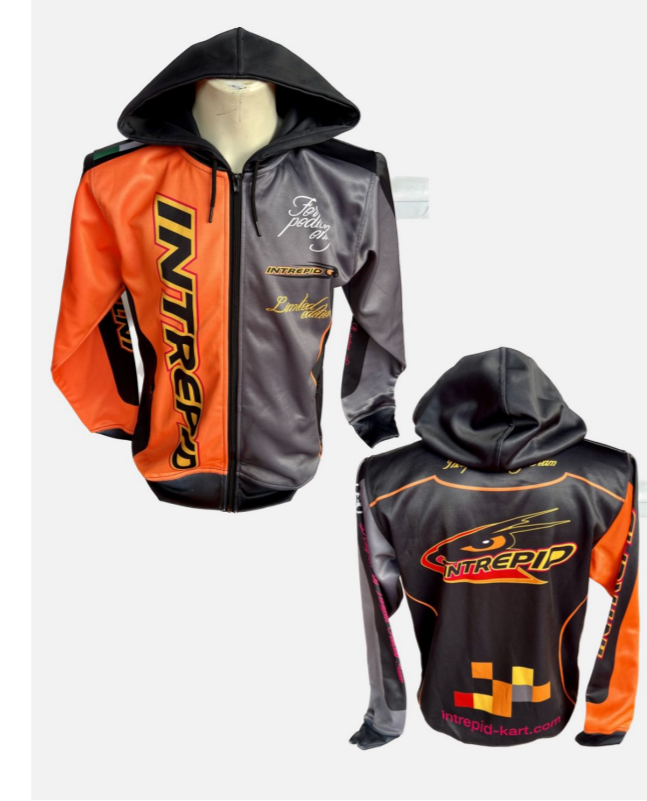

2 - INT2505002
LIGHTWEIGHT TECHNICAL
SWEATSHIRT - SIZE XS