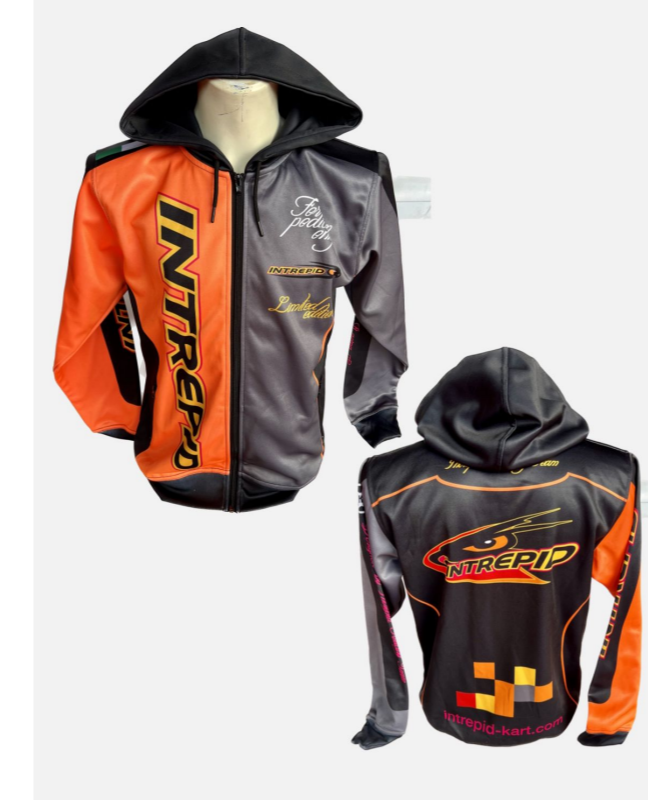

3 - INT2505003
LIGHTWEIGHT TECHNICAL
SWEATSHIRT - SIZE S