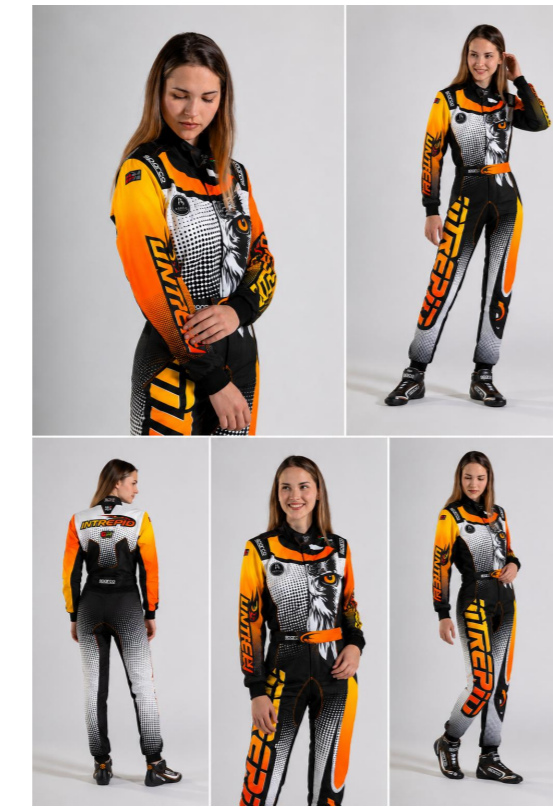

4 - INT2503030

SPARCO INTREPID PRIME KART
RACING SUIT - MODEL 2026-1 - SIZE
150

5 - INT2503031

SPARCO INTREPID PRIME KART
RACING SUIT - MODEL 2026-1 - SIZE
44

6 - INT2503032

SPARCO INTREPID PRIME KART
RACING SUIT - MODEL 2026-1 - SIZE
46