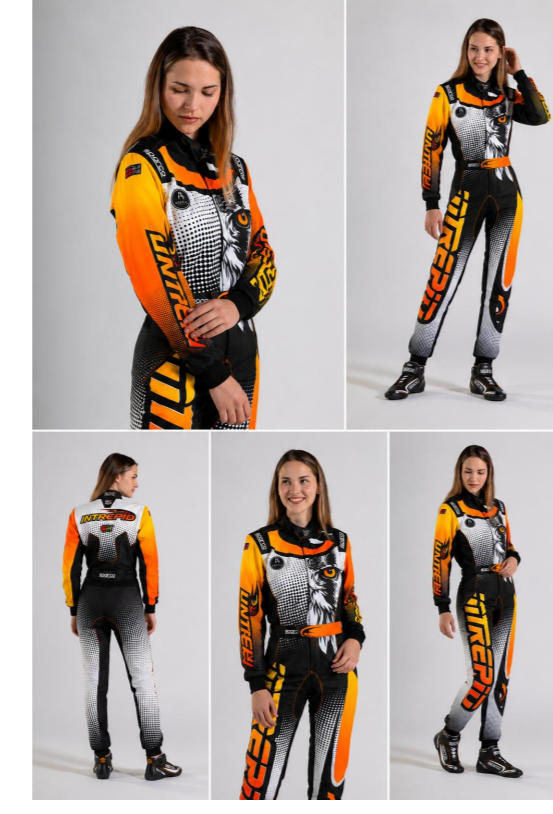

2 - INT2503028

SPARCO INTREPID PRIME KART
RACING SUIT - MODEL 2026-1 - SIZE
130