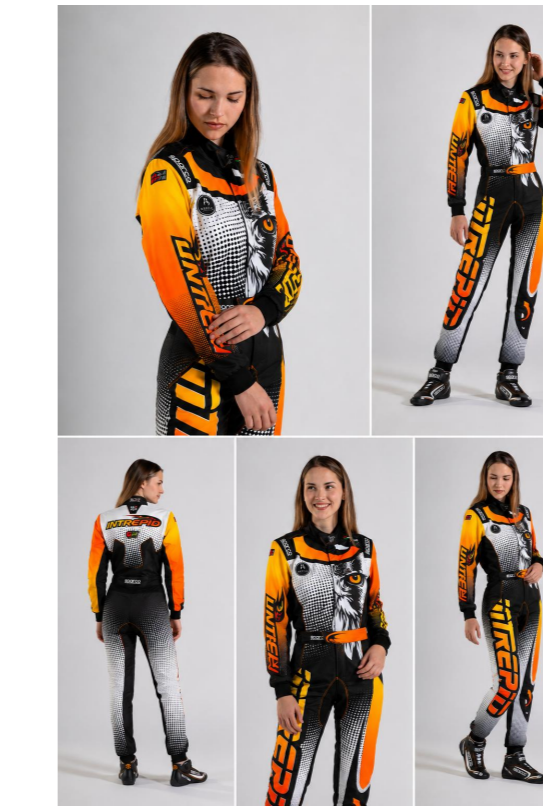

4 - INT2503030

SPARCO INTREPID PRIME KART
RACING SUIT - MODEL 2026-1 - SIZE
150

5 - INT2503031

SPARCO INTREPID PRIME KART
RACING SUIT - MODEL 2026-1 - SIZE
44

6 - INT2503032

SPARCO INTREPID PRIME KART
RACING SUIT - MODEL 2026-1 - SIZE
46

7 - INT2503033

SPARCO INTREPID PRIME KART
RACING SUIT - MODEL 2026-1 - SIZE
48

8 - INT2503034

SPARCO INTREPID PRIME KART
RACING SUIT - MODEL 2026-1 - SIZE
50

9 - INT2503035

SPARCO INTREPID PRIME KART
RACING SUIT - MODEL 2026-1 - SIZE
52