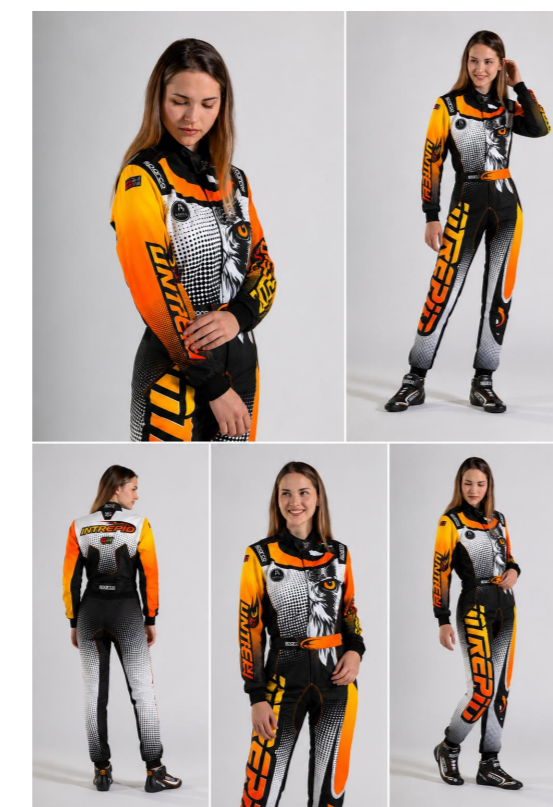

4 - INT2503030

SPARCO INTREPID PRIME KART
RACING SUIT - MODEL 2026-1 - SIZE
150

5 - INT2503031

SPARCO INTREPID PRIME KART
RACING SUIT - MODEL 2026-1 - SIZE
44

6 - INT2503032

SPARCO INTREPID PRIME KART
RACING SUIT - MODEL 2026-1 - SIZE
46

7 - INT2503033

SPARCO INTREPID PRIME KART
RACING SUIT - MODEL 2026-1 - SIZE
48

8 - INT2503034

SPARCO INTREPID PRIME KART
RACING SUIT - MODEL 2026-1 - SIZE
50

9 - INT2503035

SPARCO INTREPID PRIME KART
RACING SUIT - MODEL 2026-1 - SIZE
52

10 - INT2503036

SPARCO INTREPID PRIME KART
RACING SUIT - MODEL 2026-1 - SIZE
54

11 - INT2503037

SPARCO INTREPID PRIME KART
RACING SUIT - MODEL 2026-1 - SIZE
56

12 - INT2503038

SPARCO INTREPID PRIME KART
RACING SUIT - MODEL 2026-1 - SIZE
58