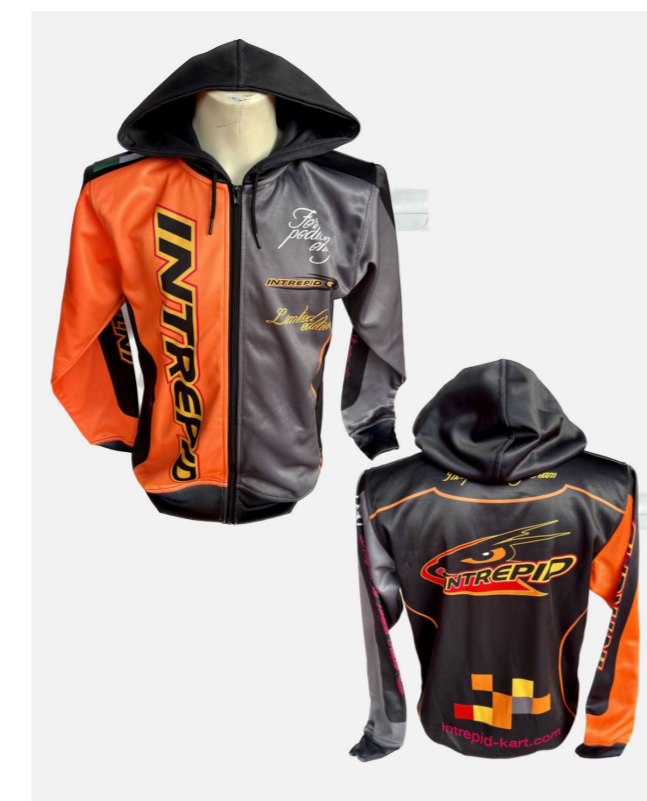

7 - INT2505007
LIGHTWEIGHT TECHNICAL
SWEATSHIRT - SIZE XXL