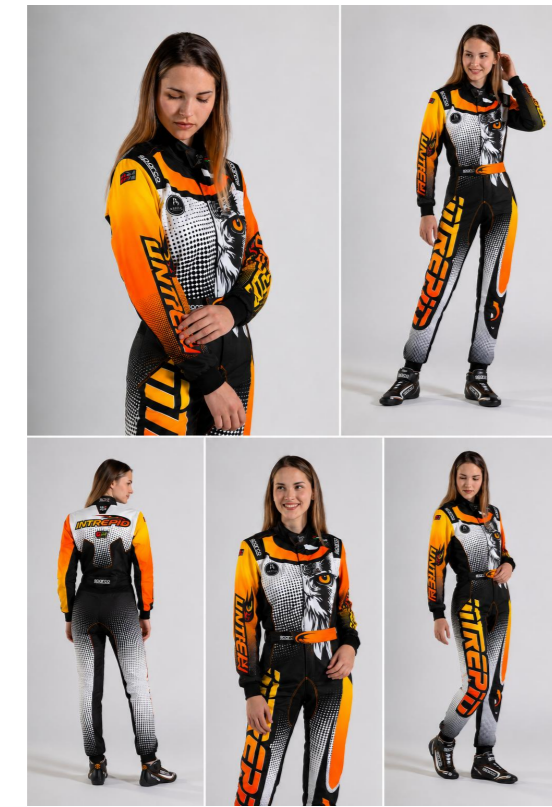

1 - INT2503027

SPARCO INTREPID PRIME KART
RACING SUIT - MODEL 2026-1 - SIZE
120

2 - INT2503028

SPARCO INTREPID PRIME KART
RACING SUIT - MODEL 2026-1 - SIZE
130

3 - INT2503029

SPARCO INTREPID PRIME KART
RACING SUIT - MODEL 2026-1 - SIZE
140

4 - INT2503030

SPARCO INTREPID PRIME KART
RACING SUIT - MODEL 2026-1 - SIZE
150

5 - INT2503031

SPARCO INTREPID PRIME KART
RACING SUIT - MODEL 2026-1 - SIZE
44

6 - INT2503032

SPARCO INTREPID PRIME KART
RACING SUIT - MODEL 2026-1 - SIZE
46