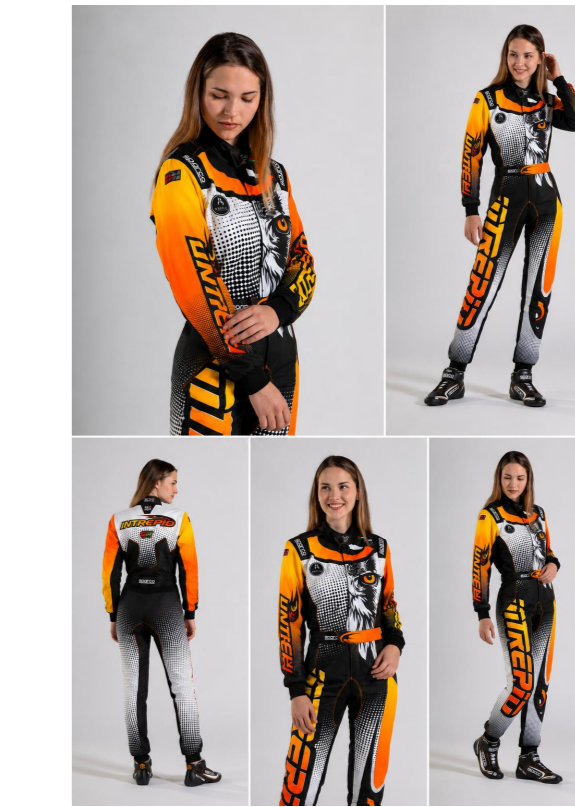

4 - INT2503030

SPARCO INTREPID PRIME KART
RACING SUIT - MODEL 2026-1 - SIZE
150

5 - INT2503031

SPARCO INTREPID PRIME KART
RACING SUIT - MODEL 2026-1 - SIZE
44

6 - INT2503032

SPARCO INTREPID PRIME KART
RACING SUIT - MODEL 2026-1 - SIZE
46

7 - INT2503033

SPARCO INTREPID PRIME KART
RACING SUIT - MODEL 2026-1 - SIZE
48

8 - INT2503034

SPARCO INTREPID PRIME KART
RACING SUIT - MODEL 2026-1 - SIZE
50

9 - INT2503035

SPARCO INTREPID PRIME KART
RACING SUIT - MODEL 2026-1 - SIZE
52

10 - INT2503036

SPARCO INTREPID PRIME KART
RACING SUIT - MODEL 2026-1 - SIZE
54

11 - INT2503037

SPARCO INTREPID PRIME KART
RACING SUIT - MODEL 2026-1 - SIZE
56

12 - INT2503038

SPARCO INTREPID PRIME KART
RACING SUIT - MODEL 2026-1 - SIZE
58