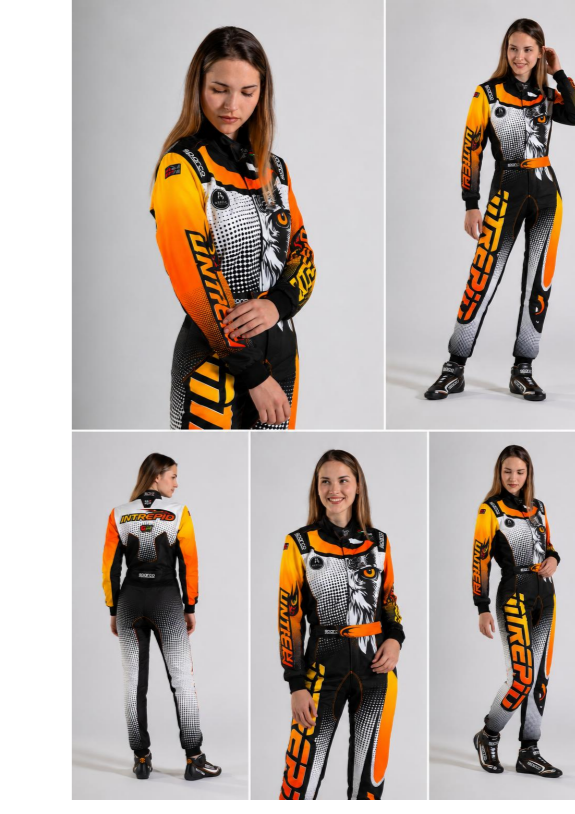

1 - INT2503027

SPARCO INTREPID PRIME KART
RACING SUIT - MODEL 2026-1 - SIZE
120

2 - INT2503028

SPARCO INTREPID PRIME KART
RACING SUIT - MODEL 2026-1 - SIZE
130

3 - INT2503029

SPARCO INTREPID PRIME KART
RACING SUIT - MODEL 2026-1 - SIZE
140

4 - INT2503030

SPARCO INTREPID PRIME KART
RACING SUIT - MODEL 2026-1 - SIZE
150

5 - INT2503031

SPARCO INTREPID PRIME KART
RACING SUIT - MODEL 2026-1 - SIZE
44

6 - INT2503032

SPARCO INTREPID PRIME KART
RACING SUIT - MODEL 2026-1 - SIZE
46