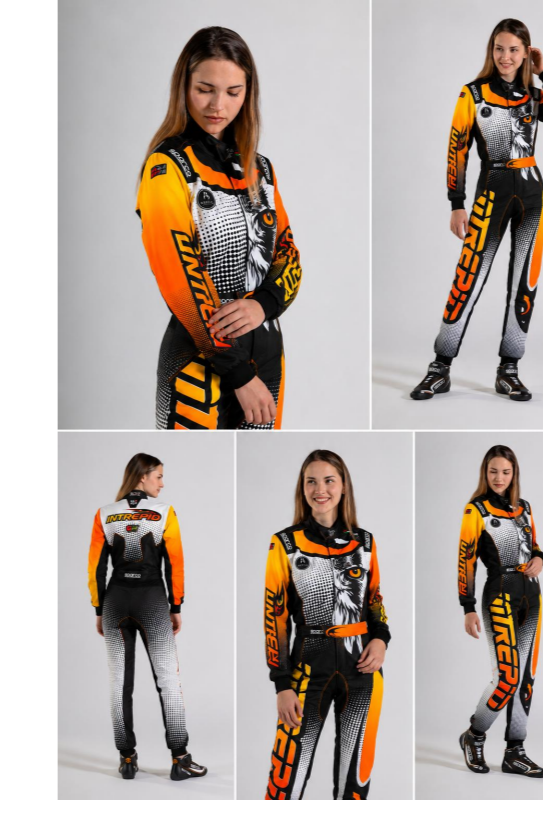

1 - INT2503027

SPARCO INTREPID PRIME KART
RACING SUIT - MODEL 2026-1 - SIZE
120

2 - INT2503028

SPARCO INTREPID PRIME KART
RACING SUIT - MODEL 2026-1 - SIZE
130

3 - INT2503029

SPARCO INTREPID PRIME KART
RACING SUIT - MODEL 2026-1 - SIZE
140

4 - INT2503030

SPARCO INTREPID PRIME KART
RACING SUIT - MODEL 2026-1 - SIZE
150

5 - INT2503031

SPARCO INTREPID PRIME KART
RACING SUIT - MODEL 2026-1 - SIZE
44

6 - INT2503032

SPARCO INTREPID PRIME KART
RACING SUIT - MODEL 2026-1 - SIZE
46