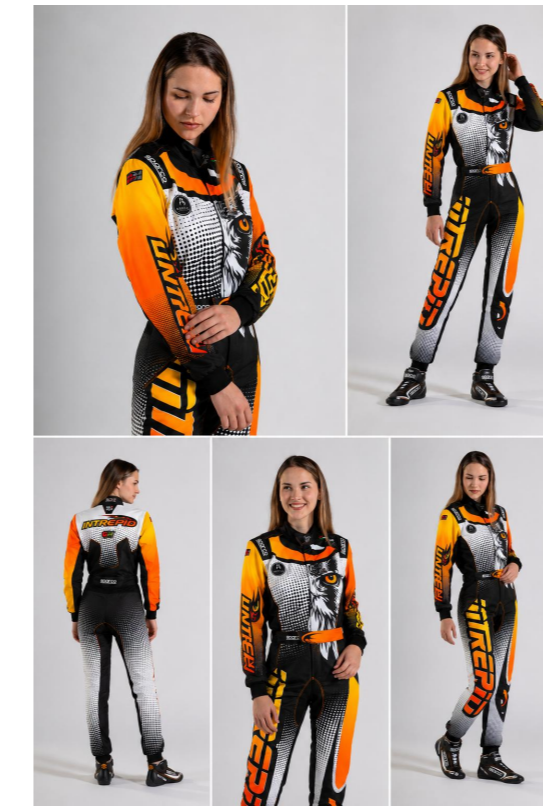

4 - INT2503030

SPARCO INTREPID PRIME KART
RACING SUIT - MODEL 2026-1 - SIZE
150

5 - INT2503031

SPARCO INTREPID PRIME KART
RACING SUIT - MODEL 2026-1 - SIZE
44

6 - INT2503032

SPARCO INTREPID PRIME KART
RACING SUIT - MODEL 2026-1 - SIZE
46

7 - INT2503033

SPARCO INTREPID PRIME KART
RACING SUIT - MODEL 2026-1 - SIZE
48

8 - INT2503034

SPARCO INTREPID PRIME KART
RACING SUIT - MODEL 2026-1 - SIZE
50

9 - INT2503035

SPARCO INTREPID PRIME KART
RACING SUIT - MODEL 2026-1 - SIZE
52