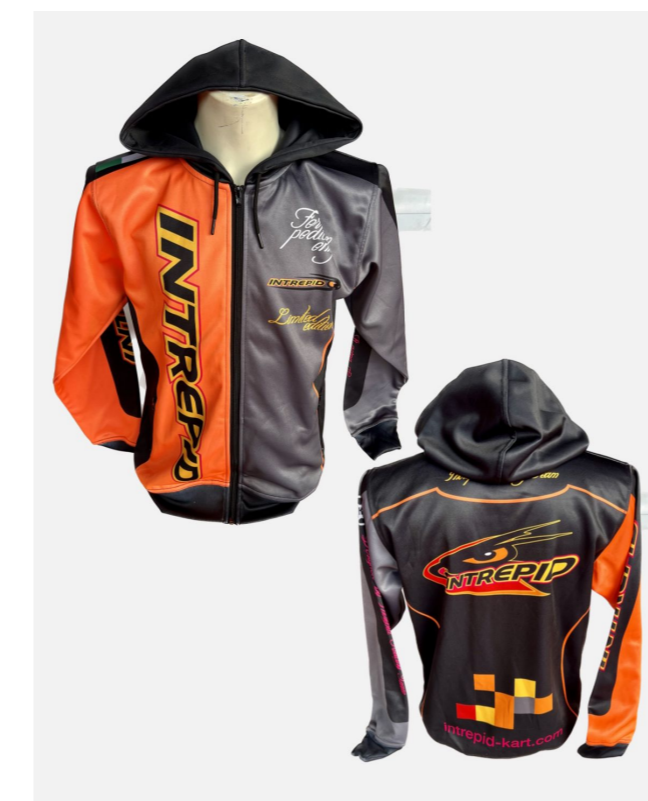

8 - INT2505008
LIGHTWEIGHT TECHNICAL
SWEATSHIRT - SIZE XXXL