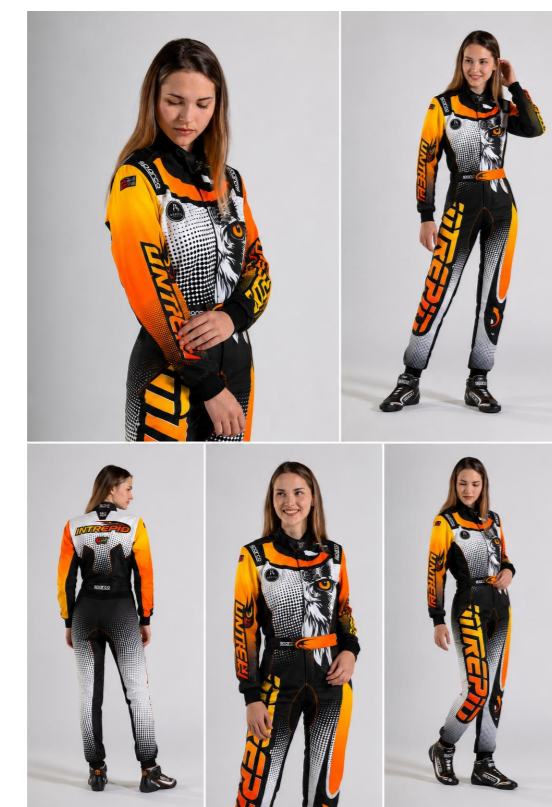

4 - INT2503030

SPARCO INTREPID PRIME KART
RACING SUIT - MODEL 2026-1 - SIZE
150

5 - INT2503031

SPARCO INTREPID PRIME KART
RACING SUIT - MODEL 2026-1 - SIZE
44

6 - INT2503032

SPARCO INTREPID PRIME KART
RACING SUIT - MODEL 2026-1 - SIZE
46

7 - INT2503033

SPARCO INTREPID PRIME KART
RACING SUIT - MODEL 2026-1 - SIZE
48

8 - INT2503034

SPARCO INTREPID PRIME KART
RACING SUIT - MODEL 2026-1 - SIZE
50

9 - INT2503035

SPARCO INTREPID PRIME KART
RACING SUIT - MODEL 2026-1 - SIZE
52

10 - INT2503036

SPARCO INTREPID PRIME KART
RACING SUIT - MODEL 2026-1 - SIZE
54

11 - INT2503037

SPARCO INTREPID PRIME KART
RACING SUIT - MODEL 2026-1 - SIZE
56

12 - INT2503038

SPARCO INTREPID PRIME KART
RACING SUIT - MODEL 2026-1 - SIZE
58