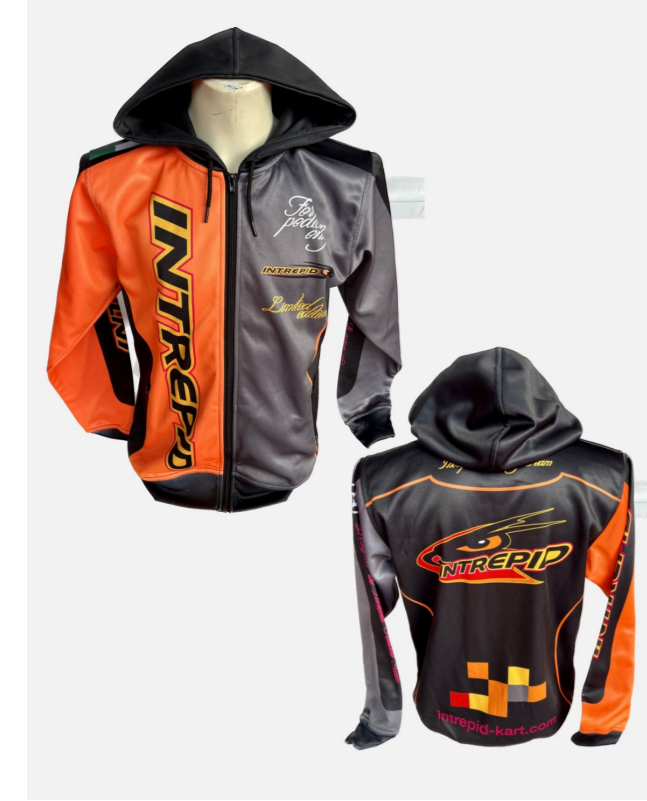

1 - INT2505001
LIGHTWEIGHT TECHNICAL
SWEATSHIRT - SIZE XXS