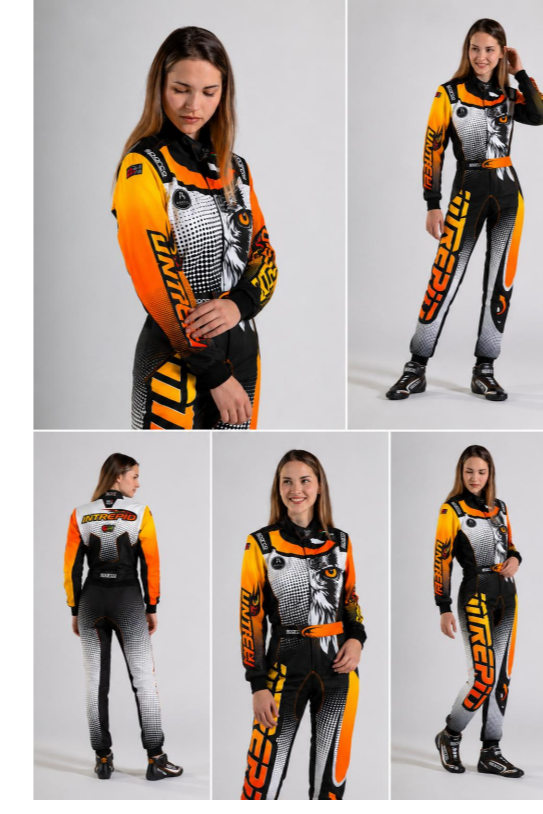

3 - INT2503029

SPARCO INTREPID PRIME KART
RACING SUIT - MODEL 2026-1 - SIZE
140