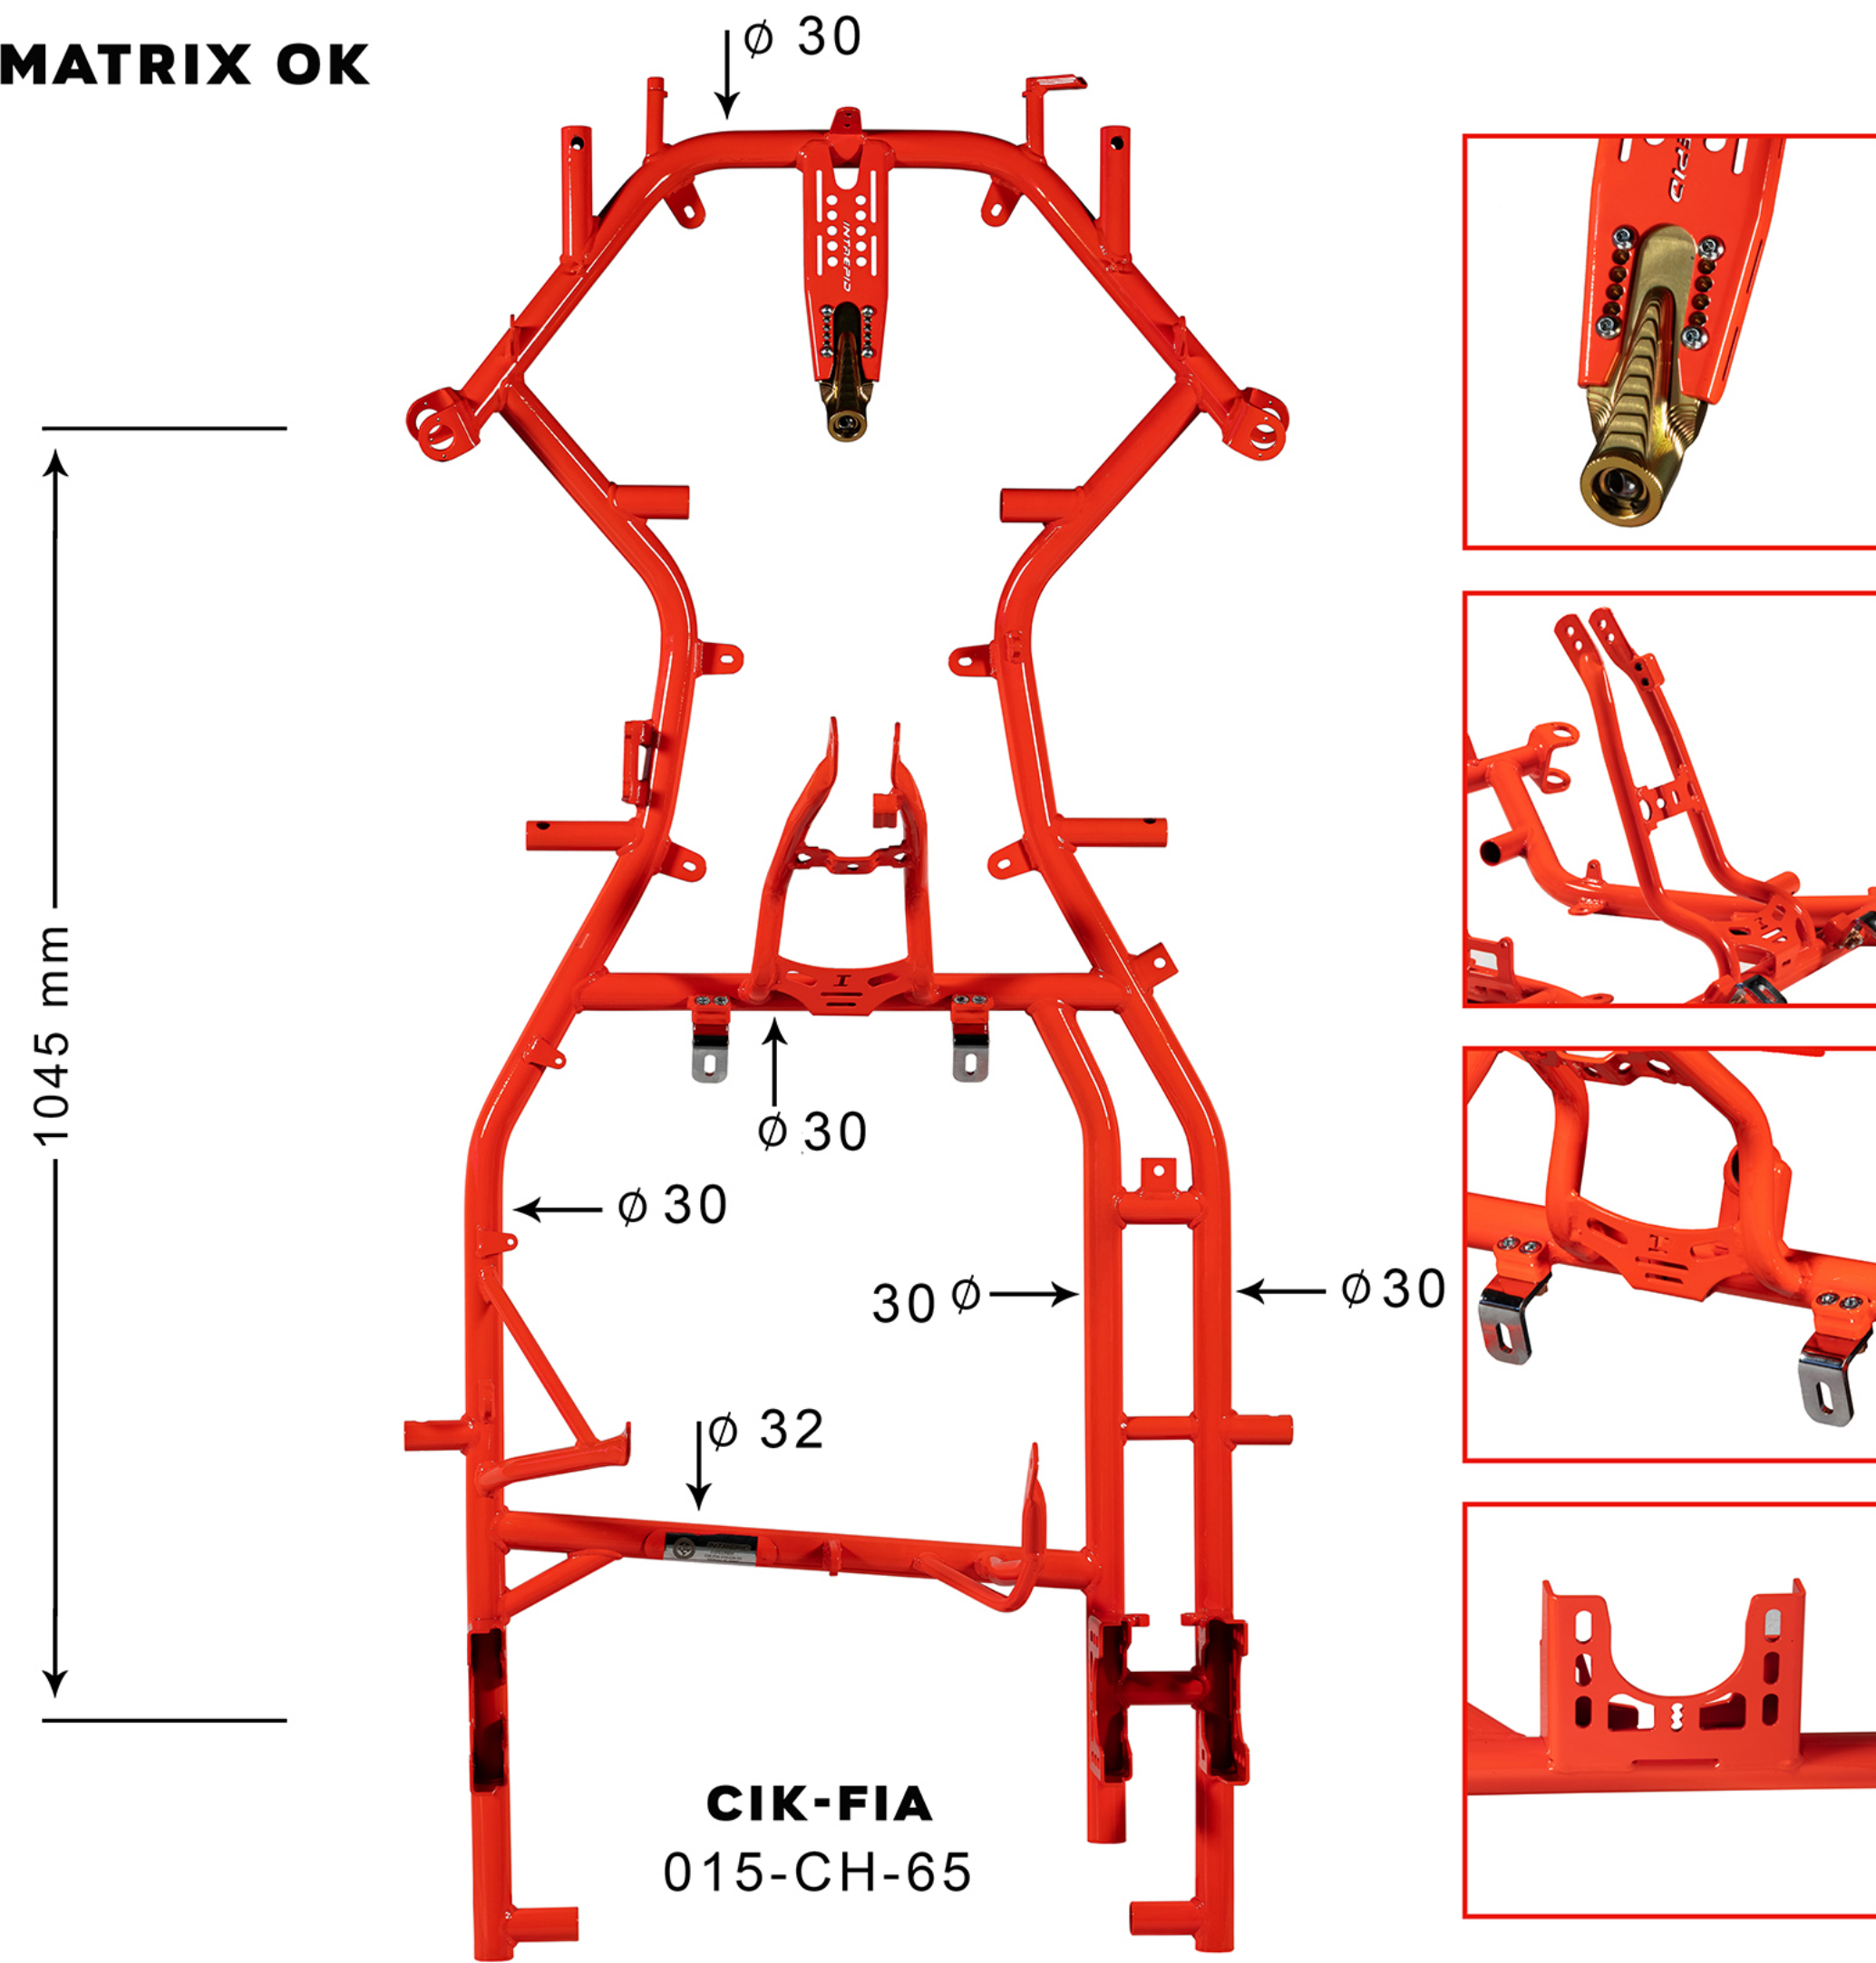

**INTR
EPID
KART
2024**

MATRIX OK

Price: 3885.85 €