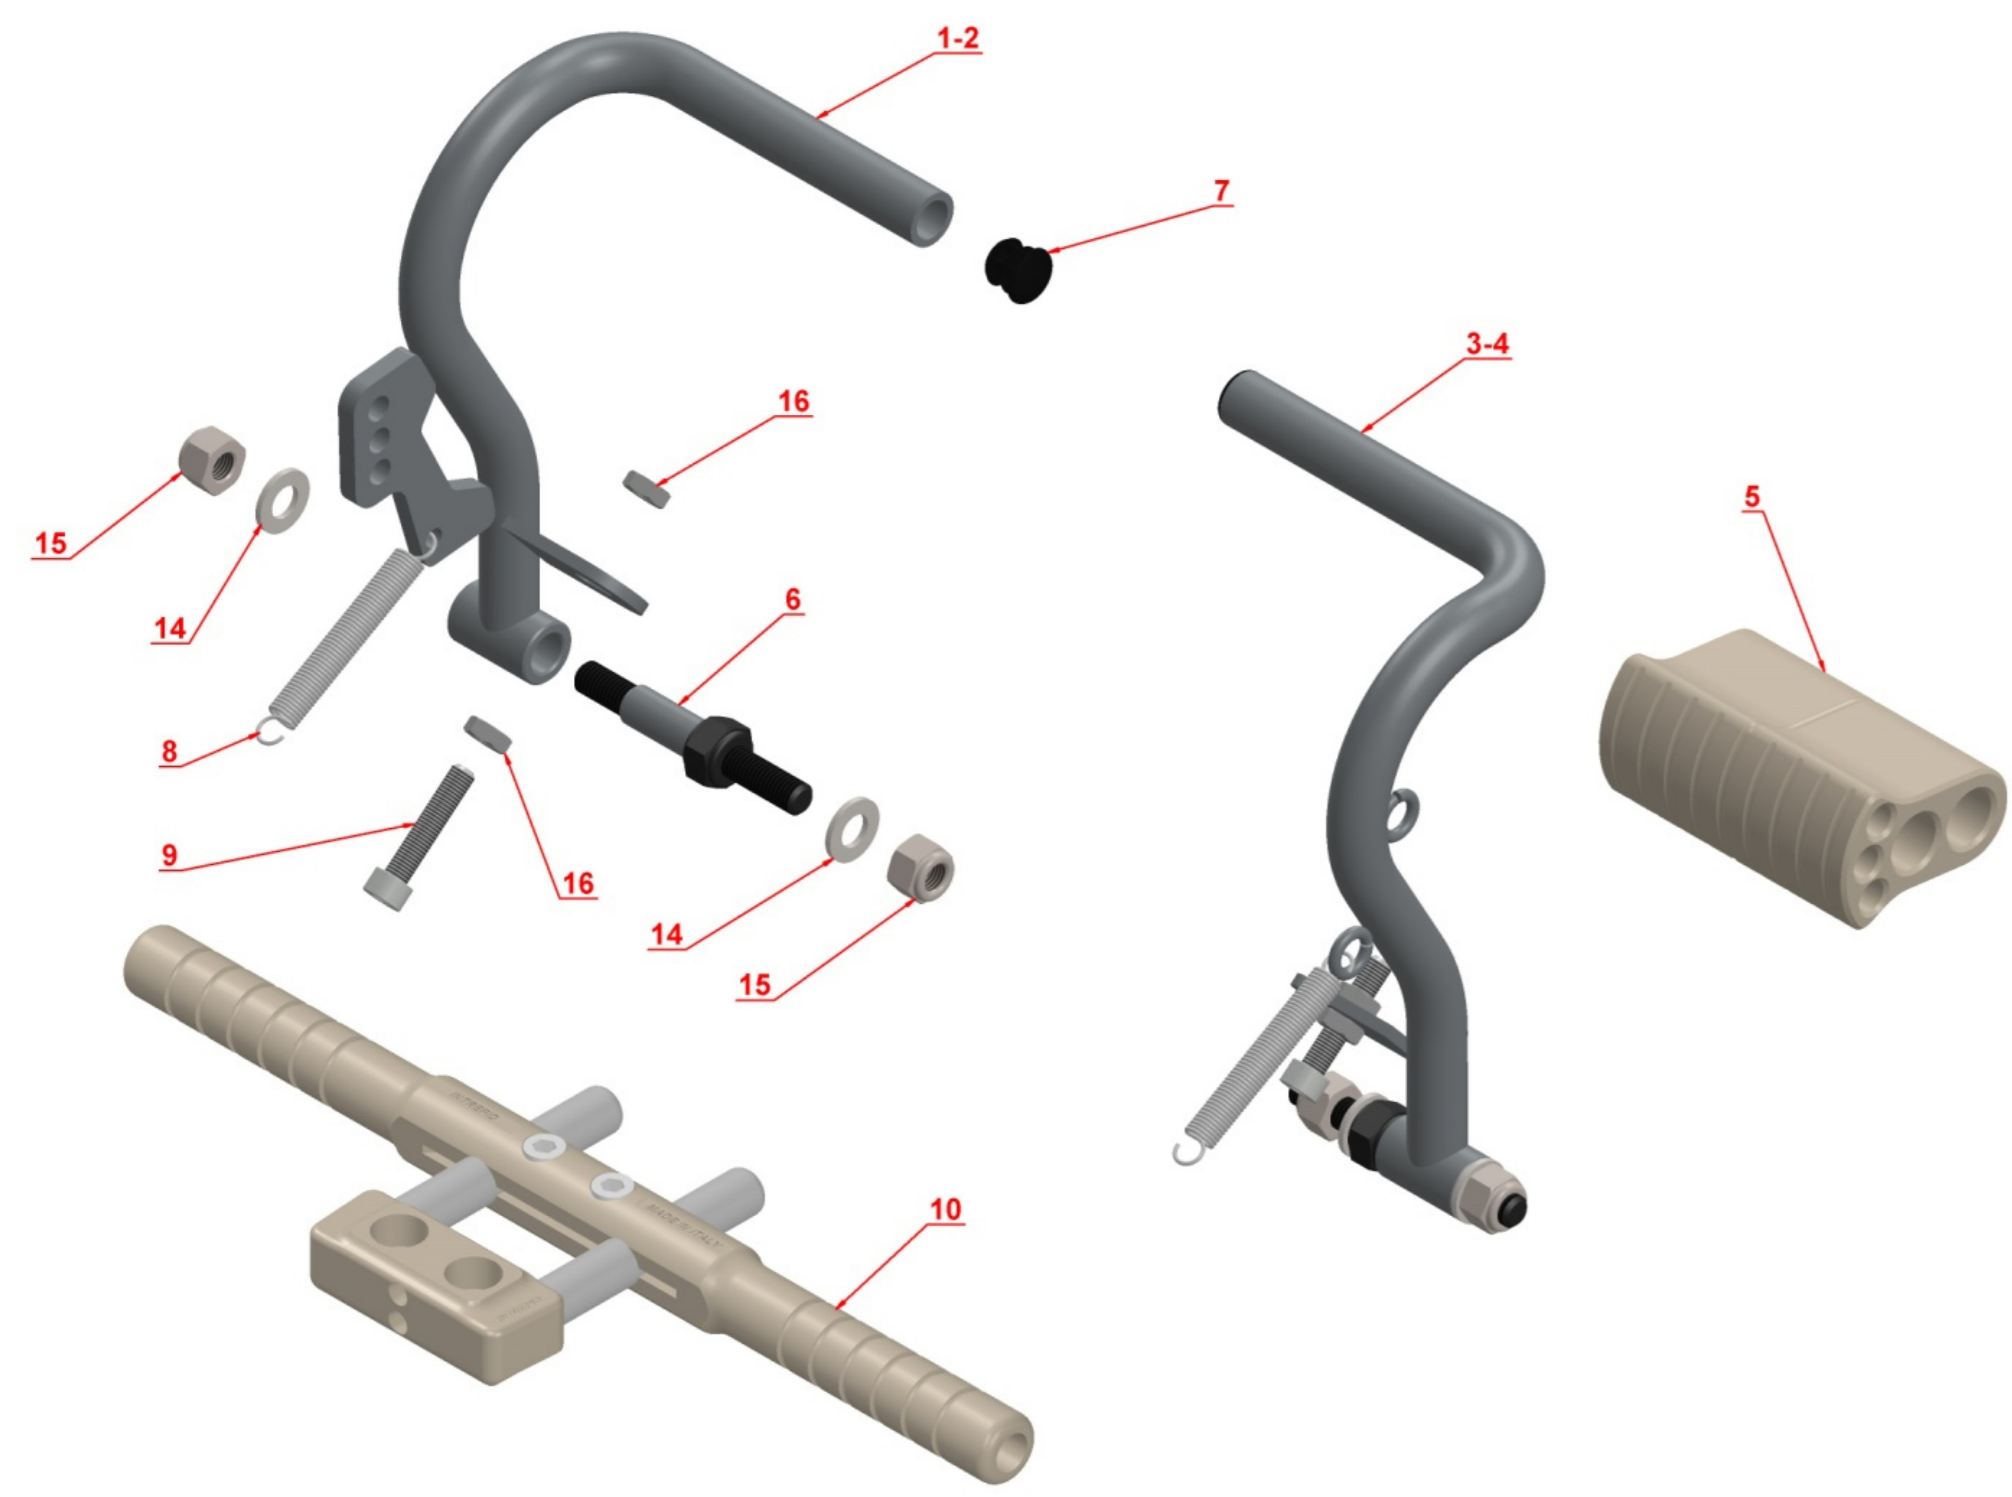

PEDALI IN ALLUMINIO 2026

	Code	Description	Price
1	INT1701007		112.00 €
2	INT1701008		112.00 €
3	INT1701009		112.00 €
4	INT1701010		112.00 €

1 - INT1701007

2 - INT1701008

3 - INT1701009

4 - INT1701010

	Code	Description	Price
1	INT1701001		17.05 €
2	INT1701002		17.05 €
3	INT1701003		25.63 €
4	INT1701004		25.63 €
5	INT1701005		32.78 €
6	INT1701006		32.78 €

1 - INT1701001

2 - INT1701002

3 - INT1701003

4 - INT1701004

5 - INT1701005

6 - INT1701006

	Code	Description	Price
1	INT1703008		180.00 €
2	INT1703009		38.00 €
3	INT1703001		54.78 €
4	INT1703002		278.85 €
5	INT1703003		376.75 €
6	INT1703004		3.95 €
7	INT1703005		6.05 €
8	INT1703006		9.02 €
9	INT1703007		9.02 €

1 - INT1703008

2 - INT1703009

3 - INT1703001

4 - INT1703002

5 - INT1703003

6 - INT1703004

7 - INT1703005

8 - INT1703006

9 - INT1703007

	Code	Description	Price
1	INT1704001		26.95 €
2	INT1704002		8.25 €
3	INT1704003		8.58 €
4	INT1704004		0.99 €
5	INT1704005		0.98 €
6	INT1704006		26.95 €
7	INT1704007		68.75 €

1 - INT1704001